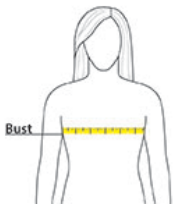

Sketches

front

back

SPEC SHEET + MEASUREMENTS

Nike Women's Club Fleece Sleeve Swoosh Pullover Hoodie. NKFD9889

PRODUCT MEASUREMENTS

	S	M	L	XL	2XL
Body Length at Back	23 5/8	24	24 3/4	25 5/8	26 3/8
Bust	20 5/8	22	23 3/8	25 3/8	27 3/8
Set in Sleeve Length	33 1/4	33 5/8	35 1/4	34 7/8	35 5/8
Size	4/6	8/10	12/14	16/18	20/22

Body Length at Back: Measured from high point shoulder to finished hem at back.

Bust: Measured across the chest one inch below armhole when laid flat.

Set in Sleeve Length: Measure from Center Back neck to shoulder point to sleeve hem.

SIZE CHARTS

	S	M	L	XL	2XL
Bust	32 1/2-35 1/2	35 1/2 - 38	38-41	41-44 1/2	44 1/2-48 1/2
Size	4/6	8/10	12/14	16/18	20/22

SPEC SHEET + MEASUREMENTS

Nike Women's Club Fleece Sleeve Swoosh Pullover Hoodie. NKFD9889

HOW TO MEASURE

BUST

Measure under the arm and around the fullest part of the bust with arms down, keeping tape horizontal.

COLORS

Please note: PMS code information is shown only when an exact match is available.