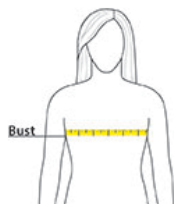

Sketches

front

back

SPEC SHEET + MEASUREMENTS

Nike Women's Swoosh Sleeve rLegend Tee. NKDX8734

PRODUCT MEASUREMENTS

	S	M	L	XL	2XL
Size	4/6	8/10	12/14	16/18	20/22
Body Length at Back	24 1/4	24 5/8	25 3/8	26 1/5	27
Bust	18 7/8	20 1/4	21 5/8	23 5/8	25 5/8
Set in Sleeve Length	15 3/8	15 7/8	16 3/8	17	17 5/8

Body Length at Back: Measured from high point shoulder to finished hem at back.

Bust: Measured across the chest one inch below armhole when laid flat.

Set in Sleeve Length: Measure from Center Back neck to shoulder point to sleeve hem.

SIZE CHARTS

	S	M	L	XL	2XL
Size	4/6	8/10	12/14	16/18	20/22
Bust	32 1/2-35 1/2	35 1/2 - 38	38-41	41-44 1/2	44 1/2 - 48 1/2

SPEC SHEET + MEASUREMENTS

Nike Women's Swoosh Sleeve rLegend Tee. NKDX8734

HOW TO MEASURE

BUST

Measure under the arm and around the fullest part of the bust with arms down, keeping tape horizontal.

COLORS

Please note: PMS code information is shown only when an exact match is available.

Apple Green
PMS 349C